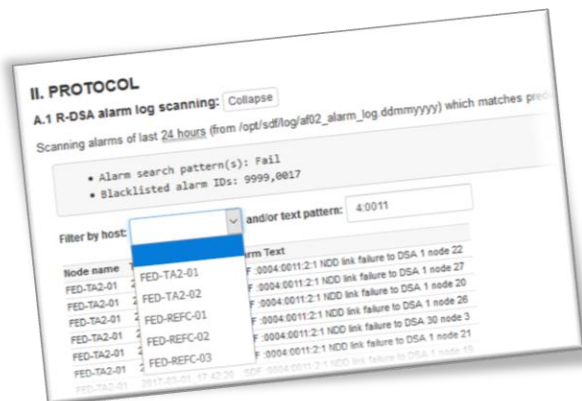

# ONE-NDS HEALTH CHECK

every morning in your inbox – start your day with newest information

New version of One-NDS Health Check is available with mobile device support

Issue summary in email preview without the need to open the email itself

Status summary included in email content including hostname for quick assessment

Improved report readability with information collapse option and online filter

For more information visit <http://www.silverengine.de/en/subscriber-data-management.html>