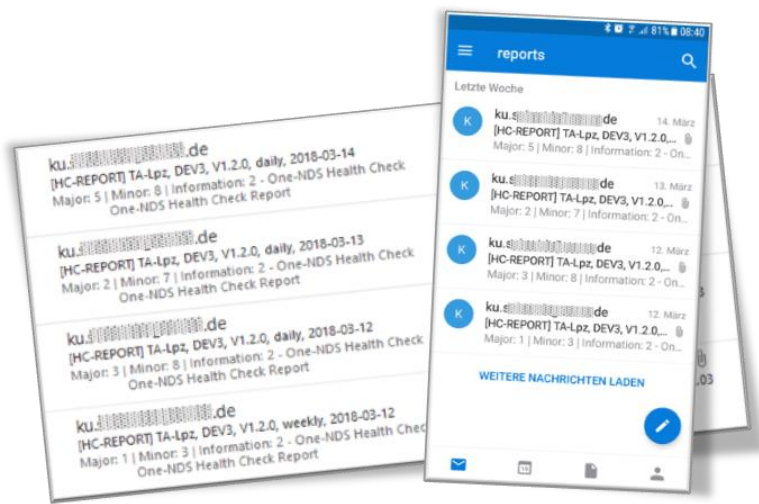

# ONE-NDS HEALTH CHECK

every morning in your inbox – start your day with newest information

New version of One-NDS Health Check is available with mobile device support

Issue summary in email preview without the need to open the email itself

Status summary included in email content including hostname for quick assessment

Improved report readability with information collapse option and online filter

For more information visit <http://www.silverengine.de/en/subscriber-data-management.html>